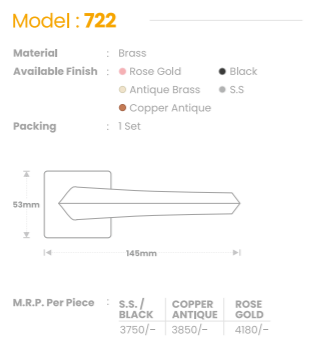

Model : 722

Material : Brass
Available Finish : ● Rose Gold ● Black
● Antique Brass ● S.S
● Copper Antique
Packing : 1 Set

M.R.P. Per Piece	S.S. / BLACK	COPPER ANTIQUE	ROSE GOLD
	3750/-	3850/-	4180/-

† All handles are available in all finishes.
† Personal designs can also be made for an MOQ of as low as 200 pcs.
† All handles are also available with lock plate.