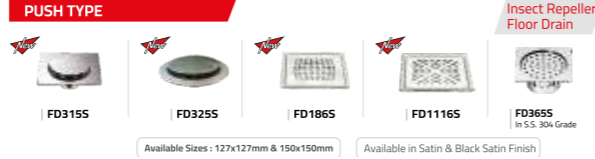

PUSH TYPE **Insect Repeller Floor Drain**