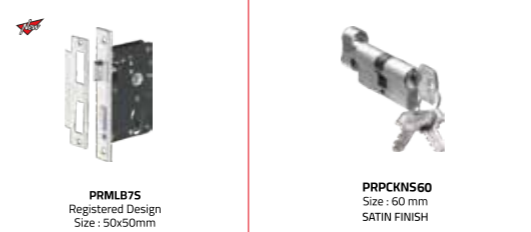

MORTICE LOCK BODY PIN CYLINDER