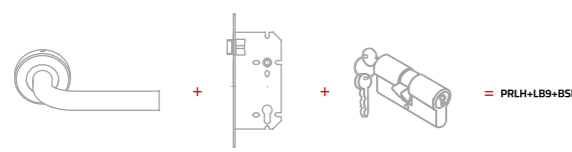

S. S. 304 COMBO SERIES

PRLH (Lever Handle) + **LB9** (Lock Body) + **BSK** (Pin Cylinder) = **PRLH-LB9-BSK**