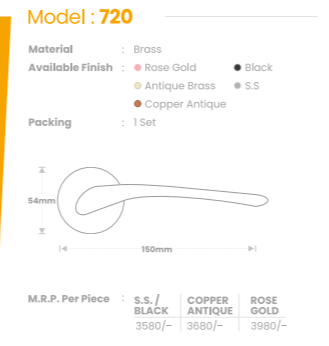

Model : 720

Material : Brass
Available Finish : ● Rose Gold ● Black
● Antique Brass ● S.S
● Copper Antique
Packing : 1 Set

M.R.P. Per Piece	S.S. / BLACK	COPPER ANTIQUE	ROSE GOLD
	3580/-	3680/-	3980/-