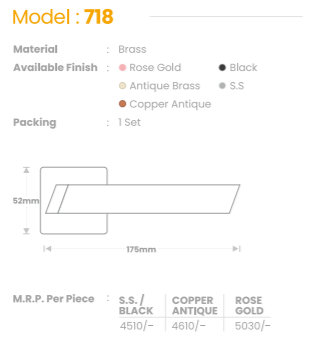

Model : 718

Material : Brass
Available Finish : ● Rose Gold ● Black
● Antique Brass ● S.S
● Copper Antique
Packing : 1 Set

M.R.P. Per Piece	S.S. / BLACK	COPPER ANTIQUE	ROSE GOLD
	4510/-	4610/-	5030/-