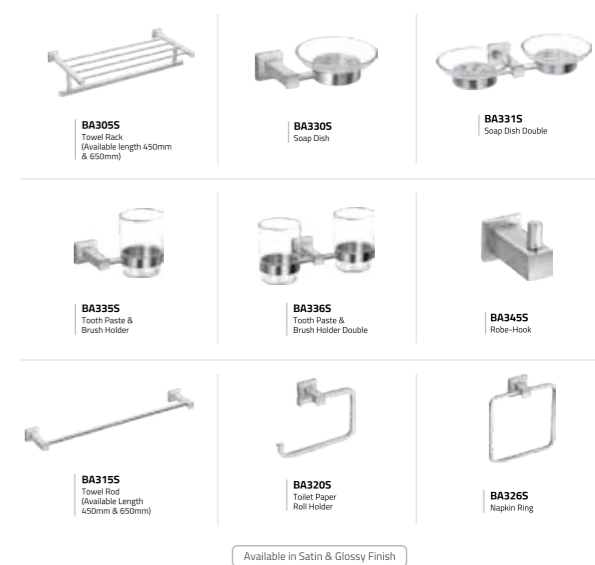

BATHROOM ACCESSORIES (BA3) IN S. S. 316 GRADE