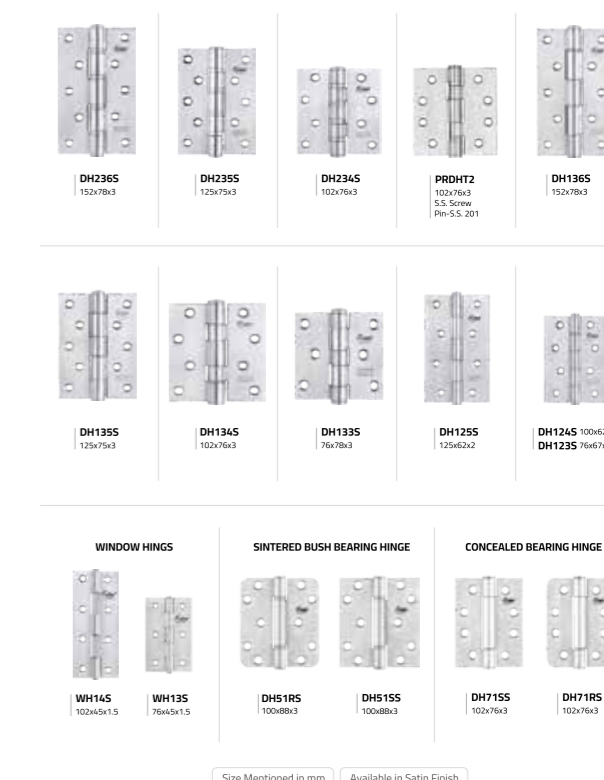

DOOR & WINDOW HINGES IN S.S. 316 GRADE