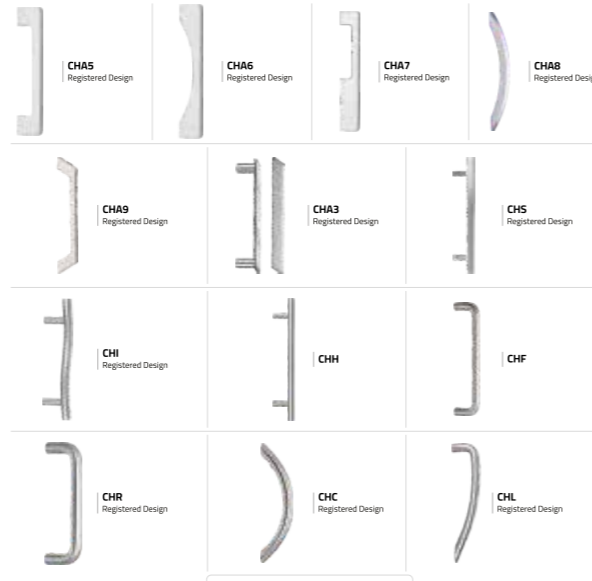

CABINET / DRAWER HANDLES IN S.S. 316 GRADE

CABINET / DRAWER KNOBS IN S.S. 316 GRADE

CONCEALED HANDLES IN S.S. 316 GRADE