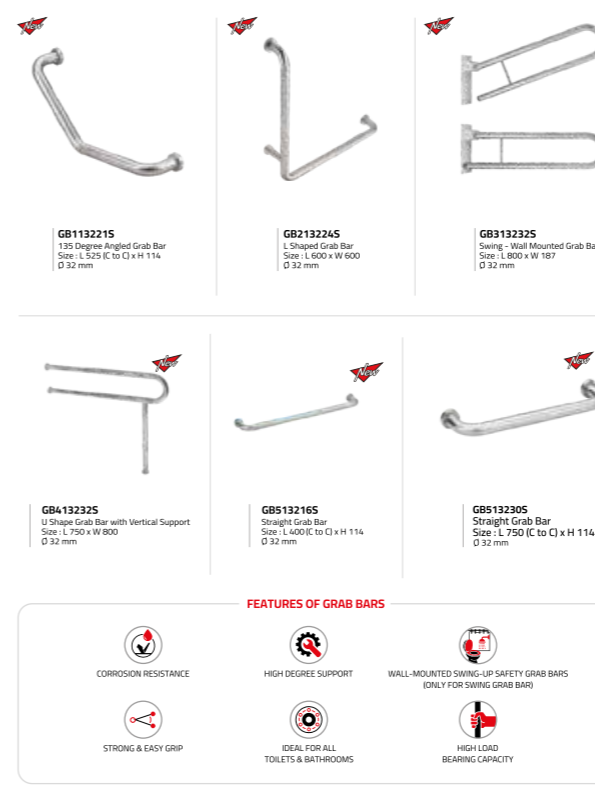

GRAB BAR IN S. S. 304 GRADE