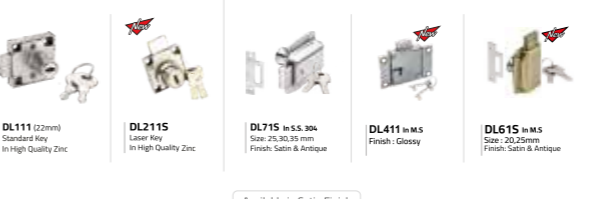

CABINET / DRAWER HANDLES IN S.S. 316 GRADE

CABINET / DRAWER KNOBS IN S.S. 316 GRADE

CONCEALED HANDLES IN S.S. 316 GRADE

DIGITAL FURNITURE LOCKS

DRAWER LOCKS **CUPBOARD & DRAWER LOCKS**

PULL HANDLE WITH LOCKS **FLOOR SPRING**

PATCH FITTINGS IN HIGH QUALITY ALUMINIUM BODY WITH S.S. 304 COVER

TANDEM DRAWER SLIDE SLIM IN M.S

SOFT CLOSE BALL BEARING DRAWER SLIDES IN CR STEEL **BALL BEARING DRAWER SLIDES**

CLIP ON HINGES IN M.S. WITH HIGH QUALITY NICKEL PLATED