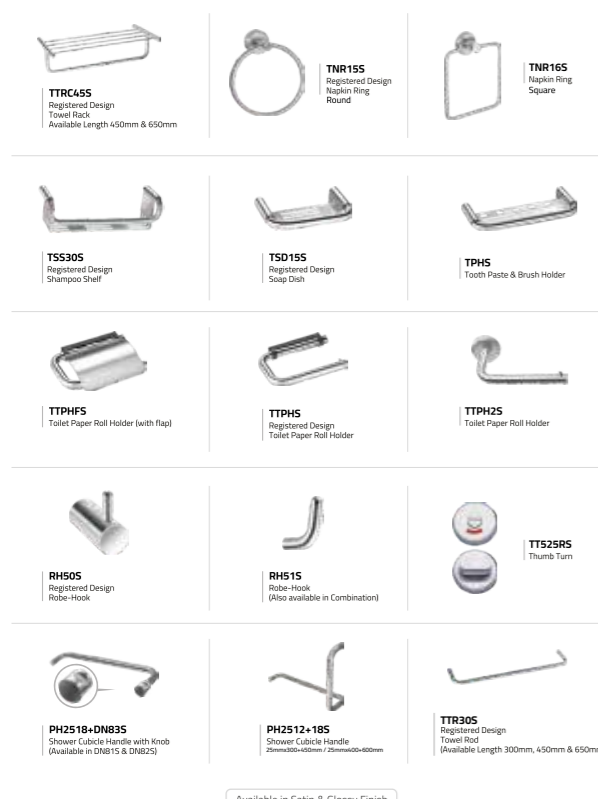

BATHROOM ACCESSORIES (BA1) IN S. S. 316 GRADE

BATHROOM ACCESSORIES (BA1) IN S. S. 316 GRADE

GRAB BAR IN S. S. 304 GRADE

RAILING SYSTEMS SS 316 Grade Premium Railing Systems

Top Mounted Round Baluster System with Glass
Ø 42.4 mm (DT15-1-GLS) & Ø 50 mm (DT12-1-GLS)