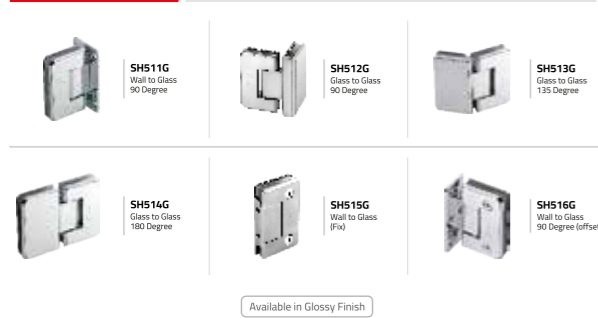

PATCH FITTINGS IN HIGH QUALITY ALUMINIUM BODY WITH S.S. 304 COVER

PATCH LOCKS IN HIGH QUALITY ALUMINIUM BODY WITH S.S. 304 COVER

GLASS CONNECTORS IN S.S. 304 GRADE

SHOWER HINGES IN S.S. 304 GRADE

SHOWER HINGES IN BRASS