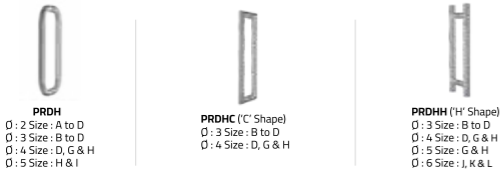

DOOR HANDLES IN S.S. 304 GRADE