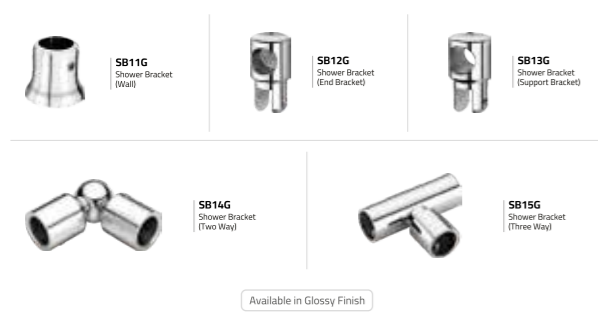

SHOWER CUBICLE ACCESSORIES IN BRASS