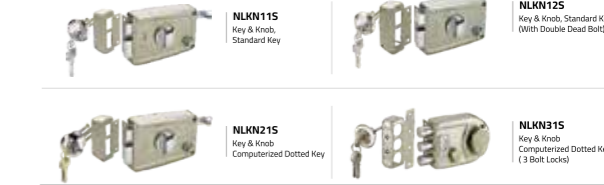

MORTICE HANDLES IN S.S. 316 GRADE

MORTICE HANDLES WITH RECTANGLE CAP & PLATE IN S.S. 316 GRADE

MORTICE LOCK STANDARD LOCK

SHAFT DEAD LOCK HIGH SECURITY LOCKS

PIN CYLINDERS (SECURE STANDARD) IN BRASS (Standard Key)

PIN CYLINDERS (SECURE PLUS) IN BRASS (Computerized Dotted Key)

NIGHT LATCH IN HIGH QUALITY BRASS

PULL HANDLES IN S.S. 316 GRADE

DOOR & WINDOW HINGES IN S.S. 316 GRADE

CONCEALED DOOR CLOSER Available in Aluminium Extrude