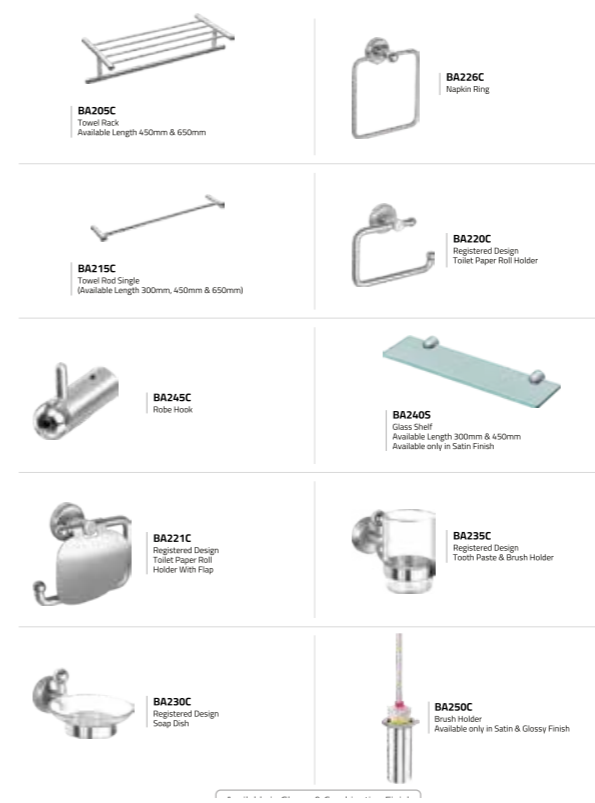

TILE INSERT SHOWER FLOOR DRAIN IN S.S. 304 GRADE **TILE INSERT FLOOR DRAIN**

AUTO CLOSE FLOOR DRAINS In S.S. 304 Grade

STANDARD FLOOR DRAINS In S.S. 304 Grade

PUSH TYPE **Insect Repeller Floor Drain**

BATHROOM ACCESSORIES (BA2) IN S. S. 316 GRADE