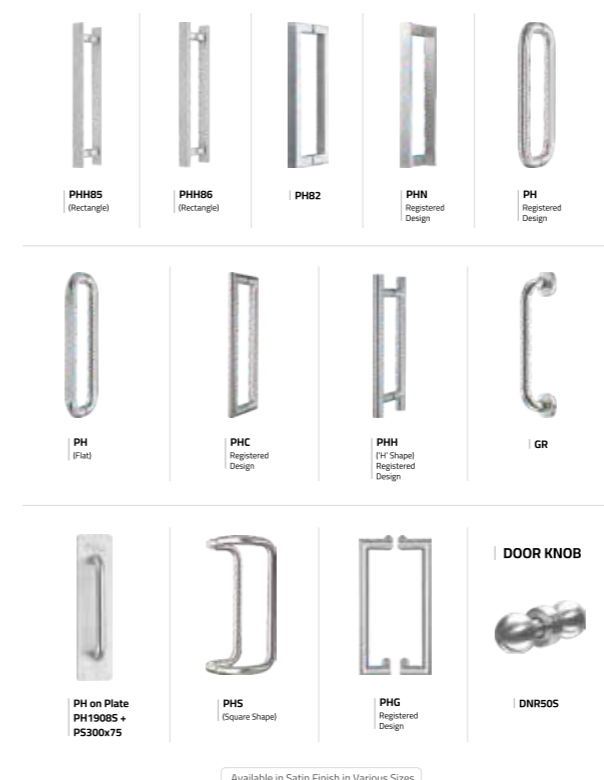

MORTICE HANDLES IN S.S. 316 GRADE

MORTICE HANDLES WITH RECTANGLE CAP & PLATE IN S.S. 316 GRADE

MORTICE LOCK STANDARD LOCK

SHAFT DEAD LOCK HIGH SECURITY LOCKS

PIN CYLINDERS (SECURE STANDARD) IN BRASS (Standard Key)

PIN CYLINDERS (SECURE PLUS) IN BRASS (Computerized Dotted Key)

NIGHT LATCH IN HIGH QUALITY BRASS

PULL HANDLES IN S.S. 316 GRADE

DOOR & WINDOW HINGES IN S.S. 316 GRADE

CONCEALED DOOR CLOSER Available in Aluminium Extrude