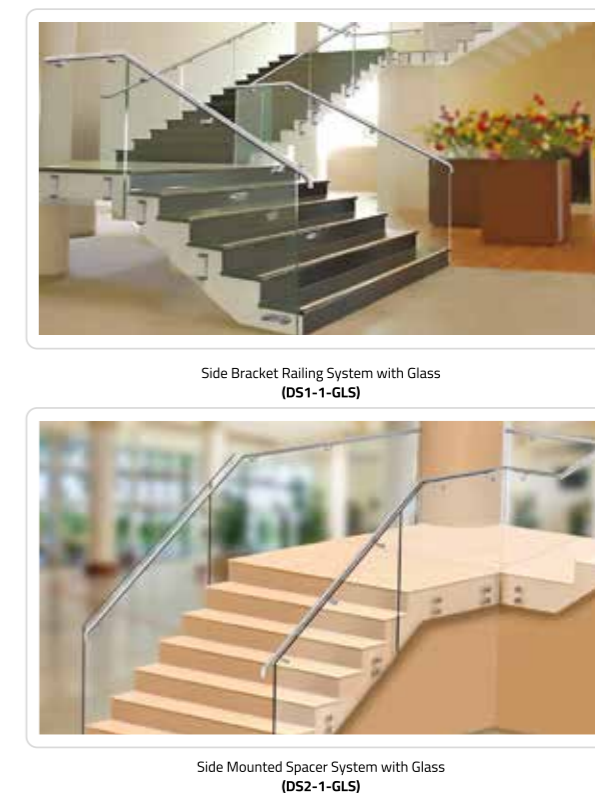

BATHROOM ACCESSORIES (BA1) IN S. S. 316 GRADE

BATHROOM ACCESSORIES (BA1) IN S. S. 316 GRADE

GRAB BAR IN S. S. 304 GRADE

RAILING SYSTEMS SS 316 Grade Premium Railing Systems

Top Mounted Round Baluster System with Glass
Ø 42.4 mm (DT15-1-GLS) & Ø 50 mm (DT12-1-GLS)

Top Mounted baluster Round System with Horizontal Members
Ø 42.4 mm (DT15-1-163) & Ø 50 mm (DT12-1-163)

Top Mounted Rectangle Baluster System with Horizontal Members - 20x40x1.5 mm
(DT21-1-163)

Top Mounted Rectangle Baluster System with Glass - 20x40x1.5 mm
(DT21-2-DGLS)