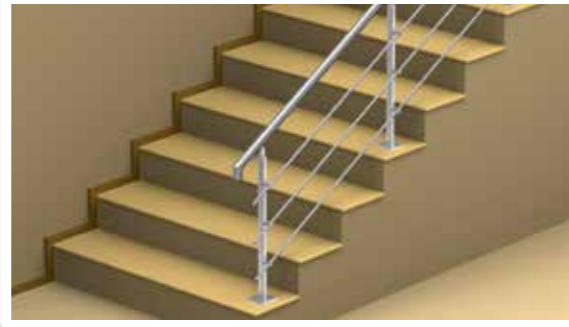

Top Mounted Rectangle Baluster System with Horizontal Members - 20x40x1.5 mm
(DT21-1-163)