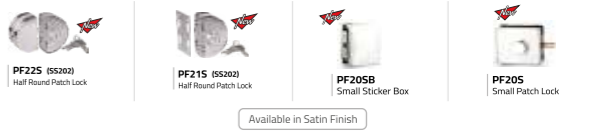

PATCH LOCKS IN HIGH QUALITY ALUMINIUM BODY WITH S.S. 304 COVER