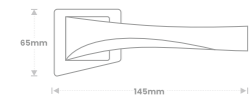

Model : 721

Material : Brass
Available Finish : ● Rose Gold ● Black
● Antique Brass ● S.S
● Copper Antique
Packing : 1 Set

M.R.P. Per Piece	S.S. / BLACK	COPPER ANTIQUE	ROSE GOLD
	3880/-	3980/-	4320/-