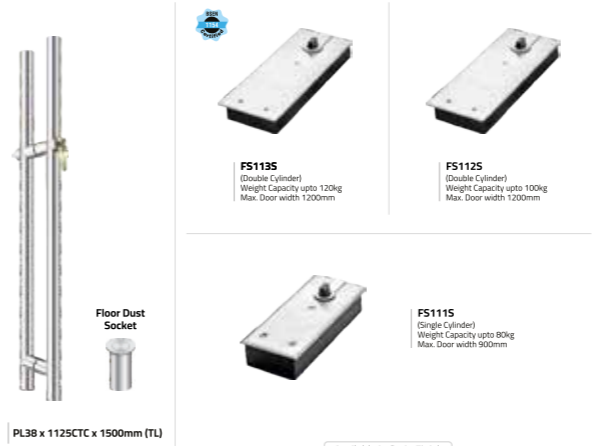

PATCH FITTINGS IN HIGH QUALITY ALUMINIUM BODY WITH S.S. 304 COVER

TANDEM DRAWER SLIDE SLIM IN M.S

SOFT CLOSE BALL BEARING DRAWER SLIDES IN CR STEEL **BALL BEARING DRAWER SLIDES**

CLIP ON HINGES IN M.S. WITH HIGH QUALITY NICKEL PLATED