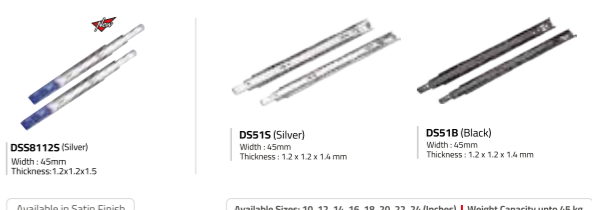

PATCH FITTINGS IN HIGH QUALITY ALUMINIUM BODY WITH S.S. 304 COVER

TANDEM DRAWER SLIDE SLIM IN M.S

SOFT CLOSE BALL BEARING DRAWER SLIDES IN CR STEEL **BALL BEARING DRAWER SLIDES**

CLIP ON HINGES IN M.S. WITH HIGH QUALITY NICKEL PLATED