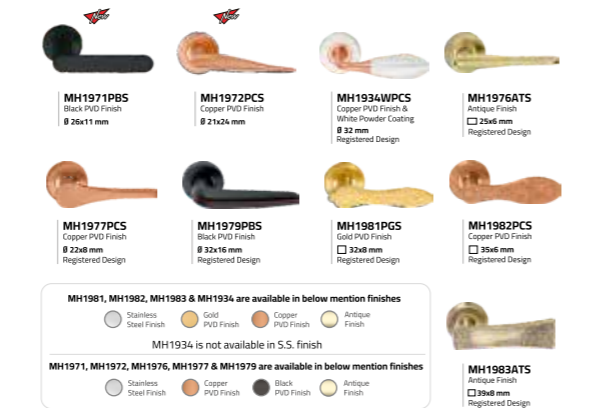

DELPRO CERAMIC

DOOR HANDLES

&

STEEL INTERIOR

PULL HANDLE KNOBS MARVEL COLLECTION

PULL HANDLE MARVEL COLLECTION

MORTICE HANDLES MARVEL COLLECTION

MORTICE HANDLES ELITE SERIES

MORTICE HANDLES IN S.S. 316 GRADE

MORTICE HANDLES WITH RECTANGLE CAP & PLATE IN S.S. 316 GRADE

MORTICE LOCK STANDARD LOCK

SHAFT DEAD LOCK HIGH SECURITY LOCKS

PIN CYLINDERS (SECURE STANDARD) IN BRASS (Standard Key)