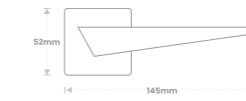

M.R.P. Per Piece : S.S. / BLACK 4240/- | COPPER ANTIQUE 4340/- | ROSE GOLD 4730/-