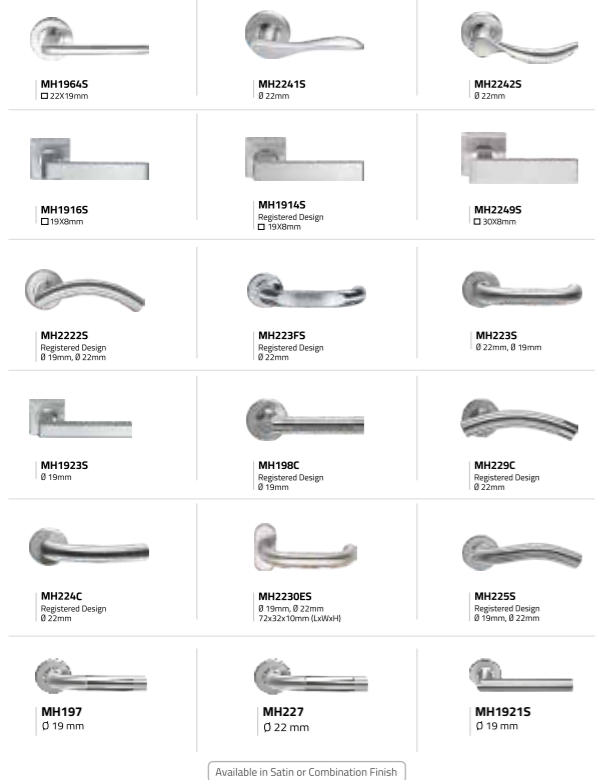

DELPRO CERAMIC

DOOR HANDLES

&

STEEL INTERIOR

PULL HANDLE KNOBS MARVEL COLLECTION

PULL HANDLE MARVEL COLLECTION

MORTICE HANDLES MARVEL COLLECTION

MORTICE HANDLES ELITE SERIES

MORTICE HANDLES IN S.S. 316 GRADE

MORTICE HANDLES WITH RECTANGLE CAP & PLATE IN S.S. 316 GRADE

MORTICE LOCK STANDARD LOCK

SHAFT DEAD LOCK HIGH SECURITY LOCKS

PIN CYLINDERS (SECURE STANDARD) IN BRASS (Standard Key)