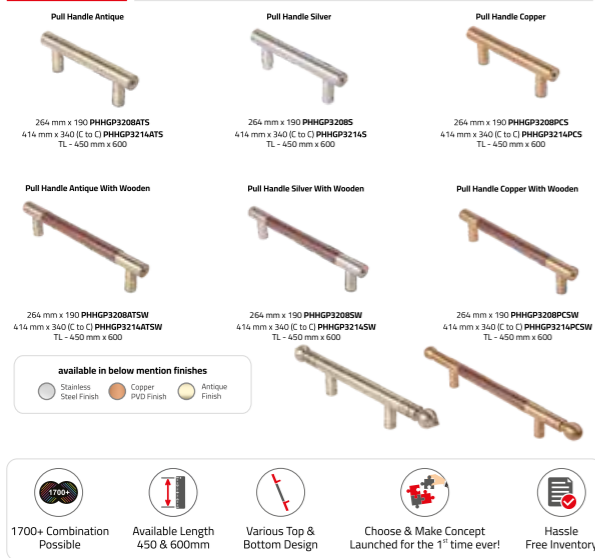

DELPRO CERAMIC

DOOR HANDLES

&

STEEL INTERIOR

PULL HANDLE KNOBS MARVEL COLLECTION

PULL HANDLE MARVEL COLLECTION

MORTICE HANDLES MARVEL COLLECTION

MORTICE HANDLES ELITE SERIES

MORTICE HANDLES IN S.S. 316 GRADE

MORTICE HANDLES WITH RECTANGLE CAP & PLATE IN S.S. 316 GRADE

MORTICE LOCK STANDARD LOCK

SHAFT DEAD LOCK HIGH SECURITY LOCKS

PIN CYLINDERS (SECURE STANDARD) IN BRASS (Standard Key)