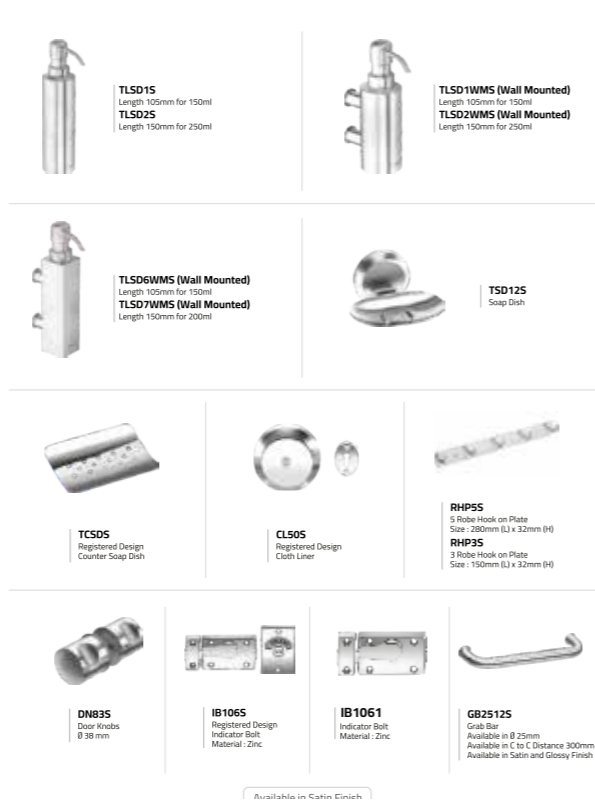

BATHROOM ACCESSORIES (BA1) IN S. S. 316 GRADE

BATHROOM ACCESSORIES (BA1) IN S. S. 316 GRADE

GRAB BAR IN S. S. 304 GRADE

RAILING SYSTEMS SS 316 Grade Premium Railing Systems

Top Mounted Round Baluster System with Glass
Ø 42.4 mm (DT15-1-GLS) & Ø 50 mm (DT12-1-GLS)